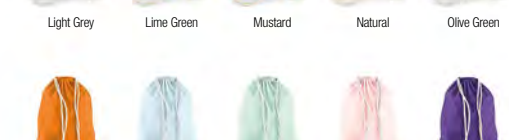

Light Grey Lime Green Mustard Natural Olive Green