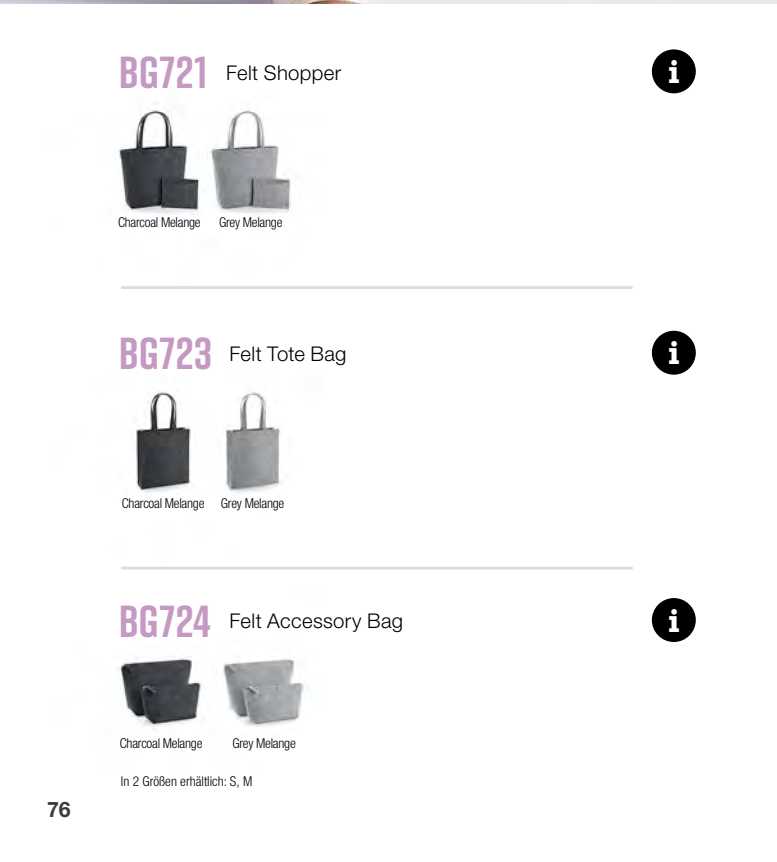

BG721 Felt Shopper

Charcoal Melange Grey Melange

BG723 Felt Tote Bag

Charcoal Melange Grey Melange

BG724 Felt Accessory Bag

Charcoal Melange Grey Melange

In 2 Größen erhältlich: S, M